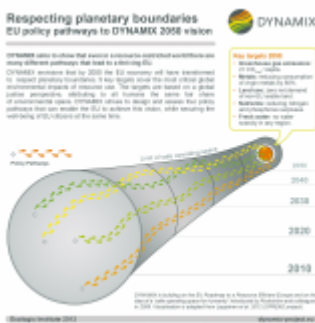

PUBLICATION

Infographic
Energy
Indicators
Finance
Resource Conservation + Circular Economy

Respecting Planetary Boundaries

EU POLICY PATHWAYS TO DYNAMIX 2050 VISION

[1]

This infographic was developed within the project "DYNAMIC policy MIXes for Absolute Decoupling of Environmental Impact of EU Resource Use from Economic Growth (DYNAMIX)". It communicates 5 key targets regarding resource use and visualizes that there are different pathways to an economy that respects planetary boundaries. Different versions of the infographic were developed for use in online and print media, as well as a version with reduced text for PowerPoint presentations.

Citation

Umpfenbach, Katharina; Melanie Kemper; Beáta Vargová (2013): Respecting planetary boundaries. EU policy pathways to DYNAMIX 2050 vision. Infographic.

Language

English

Credits

Media format: coloured infographic to be used online, in printed reports and in

Year

2013

Dimension

2480 x 2480 px

Project

DYNAmic policy MIXes for Absolute Decoupling of Environmental Impact of EU Resource Use from Economic Growth (DYNAMIX)

Project ID

2714