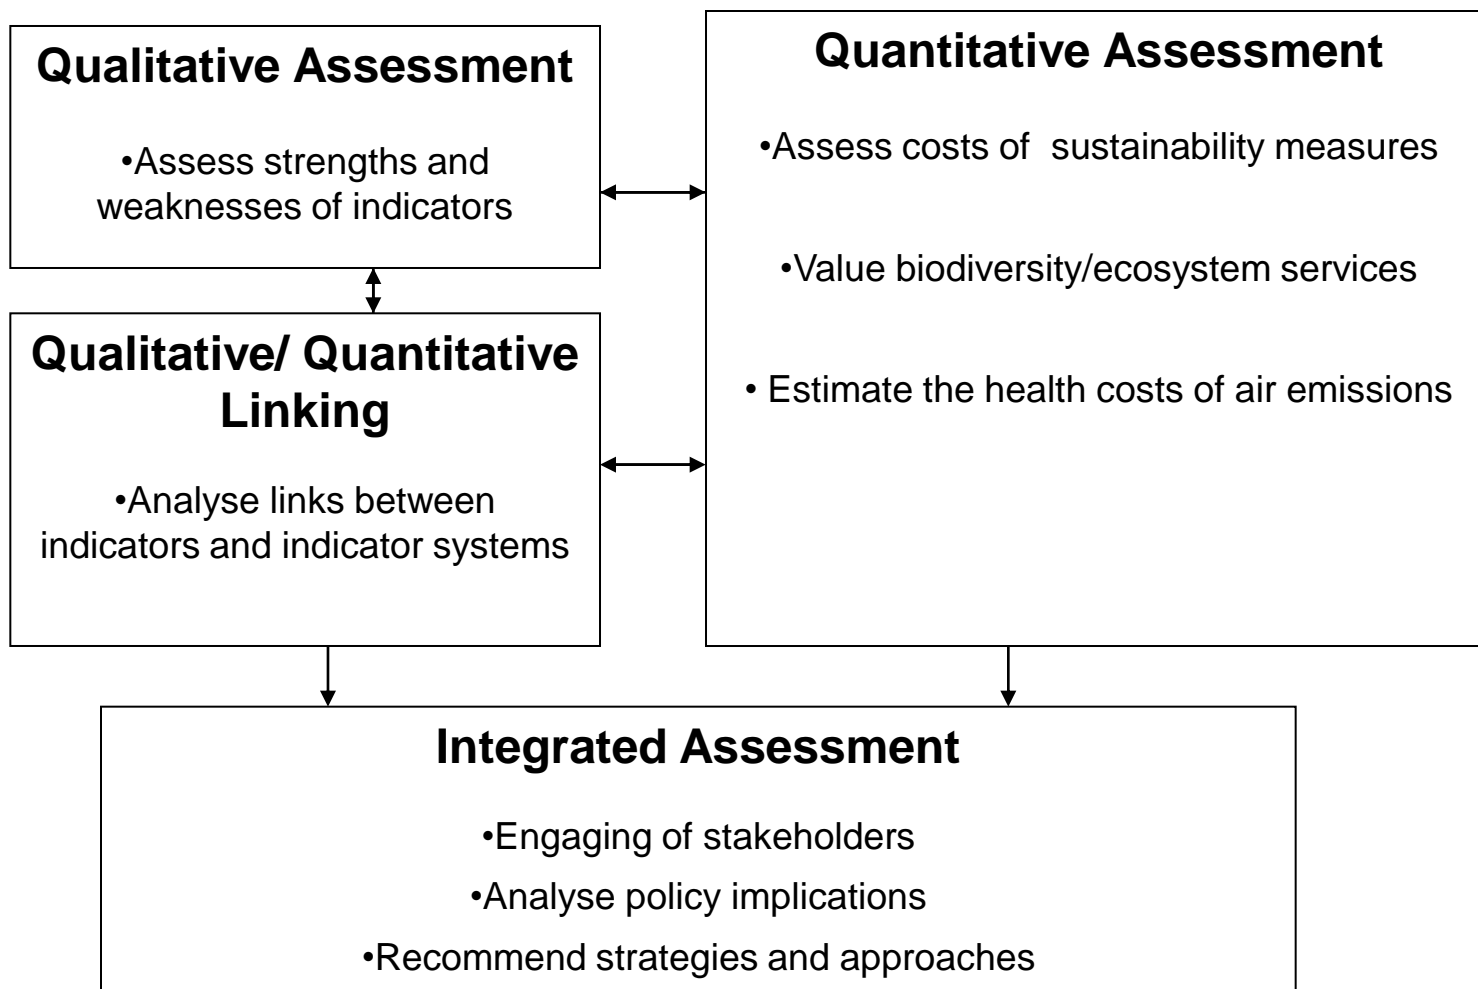

IN-STREAM – work packages