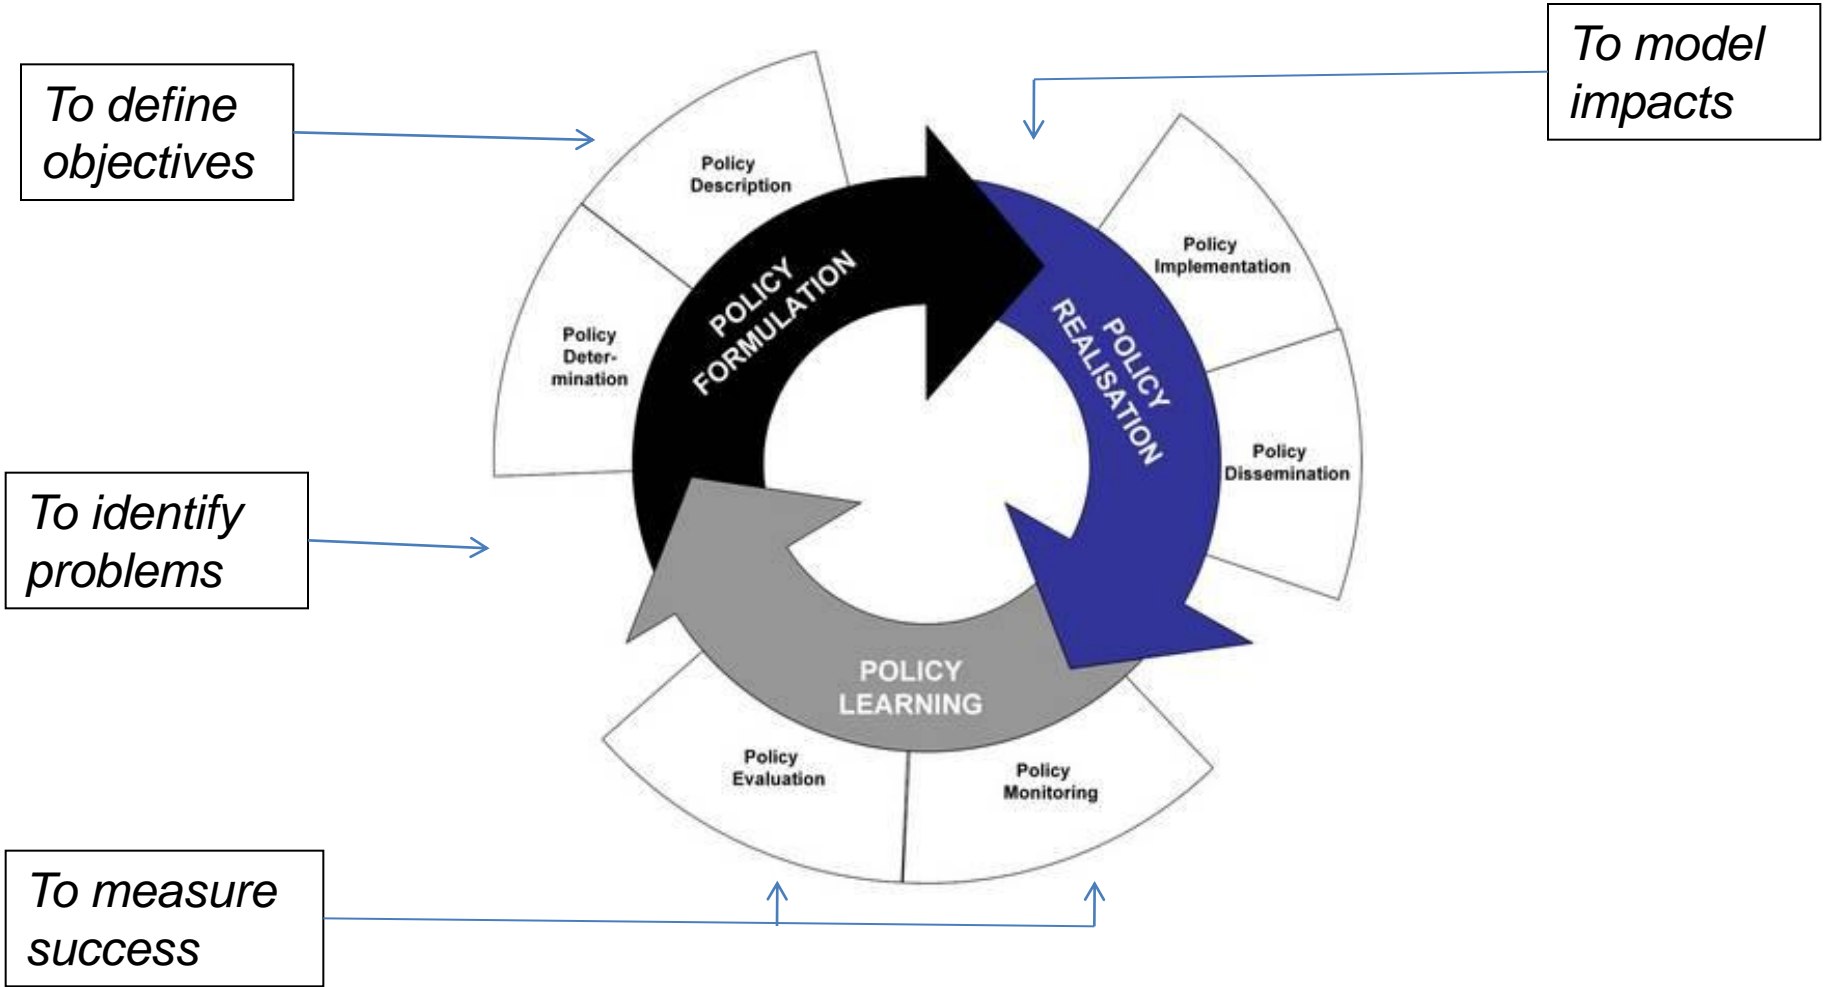

- ▶ What is IN-STREAM?
- ▶ Indicators and the policy cycle
- ▶ Three Story lines to show where IN-STREAM results could support policy making
 - ▶ Biodiversity
 - ▶ Resource efficiency
 - ▶ Green growth and green innovation

IN-STREAM Objectives

- ▶ Evaluate key existing indicators and indicator efforts
- ▶ Evaluate institutional needs and opportunities
- ▶ Improve quantitative models linking indicators
- ▶ Assess the costs of reaching sustainability targets
- ▶ Recommend composite indicators and implementation strategies

 - ▶ The Centre for European Economic Research (ZEW) – Mannheim

IN-STREAM indicators and the policy cycle

The Story Lines: Dissemination of IN-STREAM results

- ▶ Three “Story Lines” to show the the policy relevance of IN STREAM results
 - ▶ Biodiversity
 - ▶ Resource Efficiency
 - ▶ Green growth and Green innovation
- ▶ For each policy field, IN-STREAM has identified research results that could support policy makers in the field
- ▶ The three stakeholder workshops each focus on one of the chosen policy fields