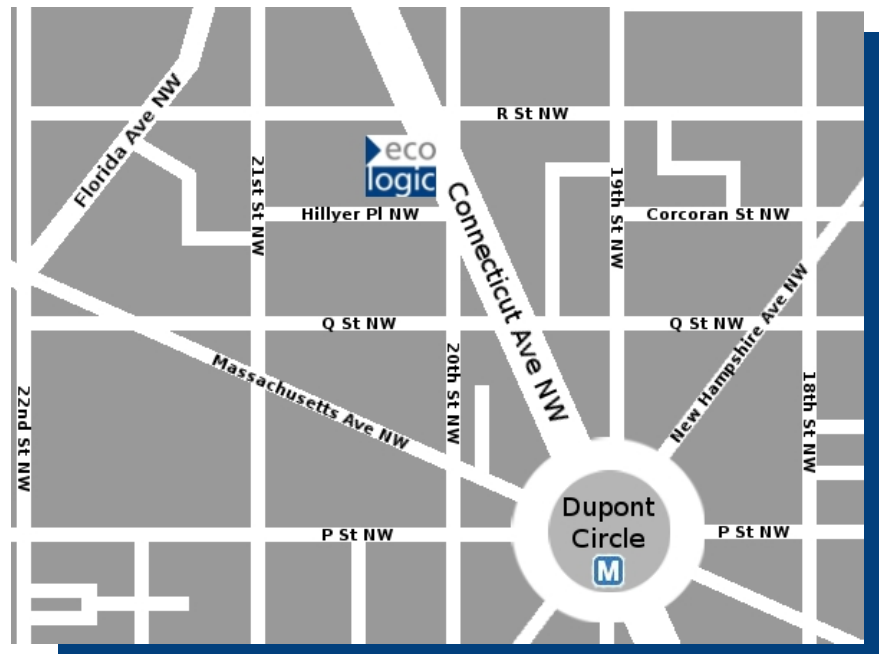

Directions

From Dulles International Airport

Duration: approx. 60 Min.

Metrobus Route 5A
to **Rosslyn Station**

Metrorail **Orange Line**
Direction New Carrollton
to **Metro Center**

Metrorail **Red Line**
Direction Shady Grove
to **Dupont Circle**

From Reagan National Airport

Duration: approx. 25 Min.

Metrorail **Yellow Line**
Direction Fort Totten
to **Gallery Place/Chinatown**

Metrorail **Red Line**
Direction Shady Grove
to **Dupont Circle**